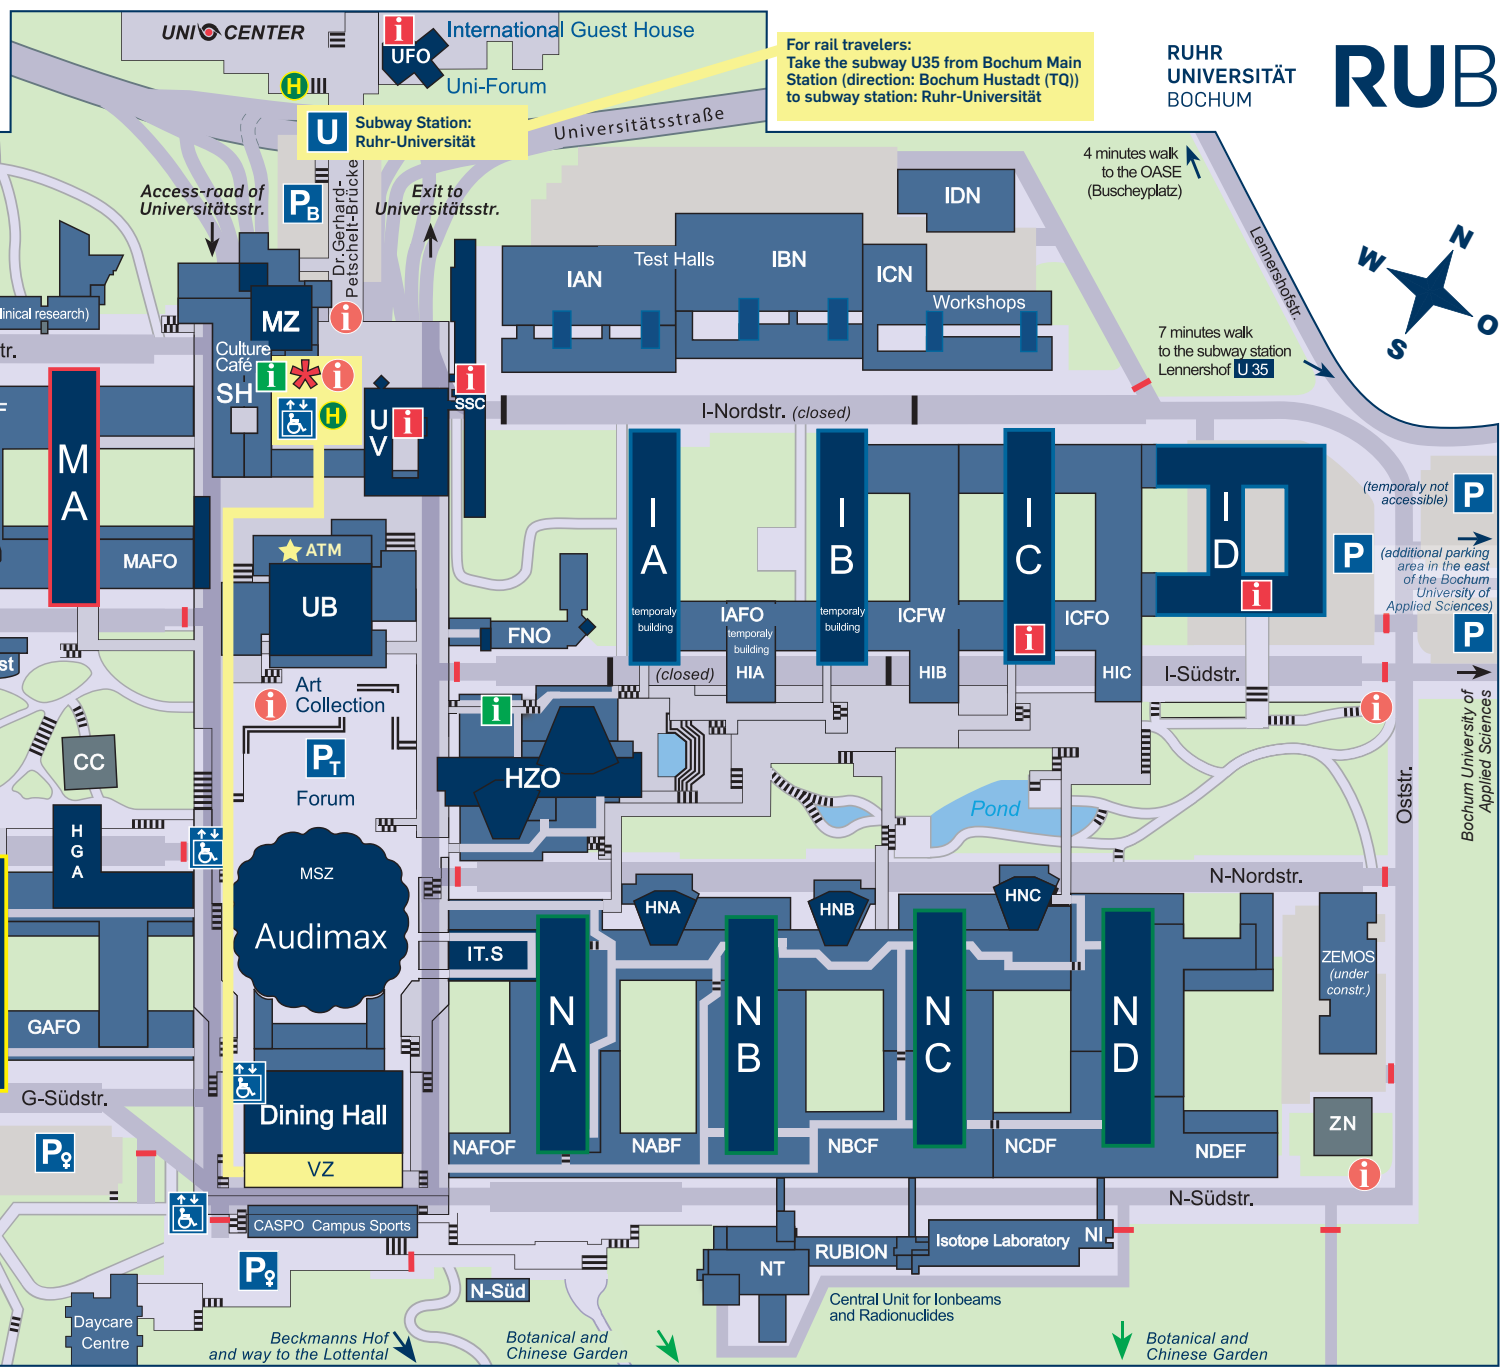

CAMPUS MAP

For rail travelers:
Take the subway U35 from Bochum Main Station (direction: Bochum Hústadt (TQ)) to subway station: Ruhr-Universität

RUBH
UNIVERSITÄT
BOCHUM

RUB

© 2016 Copyright/editing: Geomatics - Geographic Department of the RUB (M. Gießner, S. Steinert, W. Herzog); update: Administrative Depart. 5 (L. Kanke)

Comments:
 GA, IA, MA, NA = Central Building of Subject Groups
 Theme Colours: yellow shape = Humanities; red = Medicine; blue = Engineering; green = Natural Sciences
 GAFO = Flat Area of the GA Building (example)
 HIA = Lecture Hall of the IA Building (example)
 Explanation (example): NA 1/128: Building NA, Floor 1, Room 128
 Remark: Floor 1 = 1st Floor; Floor 01 = 1st Floor downstairs
 * downstairs use lift or stairs to get to the print/copy office and and also 320, 370, 377 / **Bus Transfer: REC 2016**